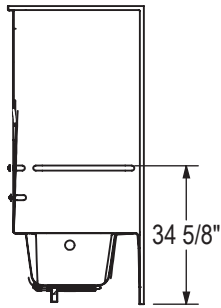

BASE MODEL WITH ADA GRAB BAR & SEAT PACKAGE
RIGHT SIDE SHOWN
LEFT SIDE SYMMETRICAL

All dimensions are approximate. Structure measurements must be verified against the unit to ensure proper fit.