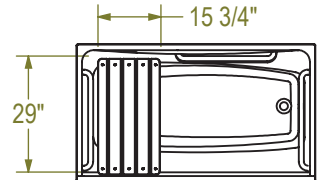

BASE MODEL WITH ADA GRAB BAR & SEAT PACKAGE
RIGHT SIDE SHOWN
LEFT SIDE SYMMETRICAL

All dimensions are approximate. Structure measurements must be verified against the unit to ensure proper fit.