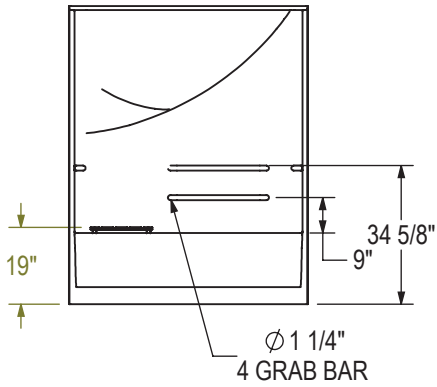

BASE MODEL WITH ADA GRAB BAR & SEAT PACKAGE
RIGHT SIDE SHOWN
LEFT SIDE SYMMETRICAL

All dimensions are approximate. Structure measurements must be verified against the unit to ensure proper fit.