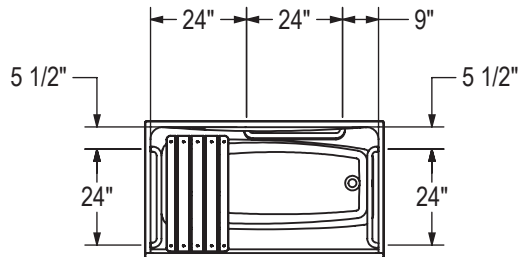

BASE MODEL WITH ADA GRAB BAR & SEAT PACKAGE
RIGHT SIDE SHOWN
LEFT SIDE SYMMETRICAL

All dimensions are approximate. Structure measurements must be verified against the unit to ensure proper fit.