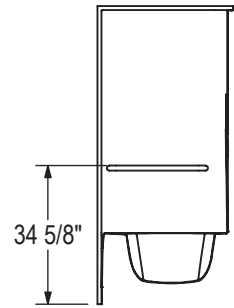

BASE MODEL WITH ADA GRAB BAR & SEAT PACKAGE
RIGHT SIDE SHOWN
LEFT SIDE SYMMETRICAL

All dimensions are approximate. Structure measurements must be verified against the unit to ensure proper fit.