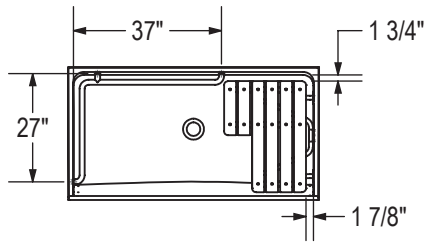

BASE MODEL WITH ADA/ANSI L-SHAPED GRAB BAR & SEAT PACKAGE  
LEFT SIDE SHOWN  
RIGHT SIDE SYMMETRICAL

All dimensions are approximate. Structure measurements must be verified against the unit to ensure proper fit.