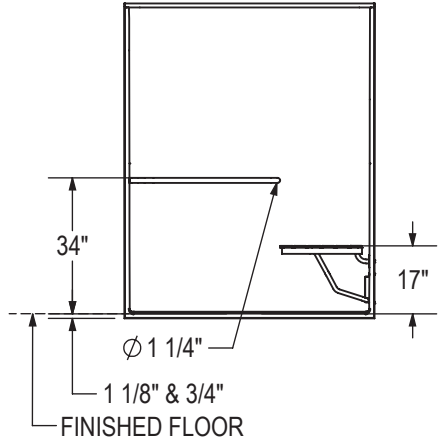

BASE MODEL WITH ADA/ANSI L-SHAPED GRAB BAR & SEAT PACKAGE  
LEFT SIDE SHOWN  
RIGHT SIDE SYMMETRICAL

All dimensions are approximate. Structure measurements must be verified against the unit to ensure proper fit.