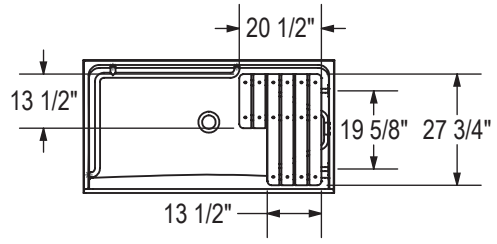

BASE MODEL WITH ADA/ANSI L-SHAPED GRAB BAR & SEAT PACKAGE  
LEFT SIDE SHOWN  
RIGHT SIDE SYMMETRICAL

All dimensions are approximate. Structure measurements must be verified against the unit to ensure proper fit.