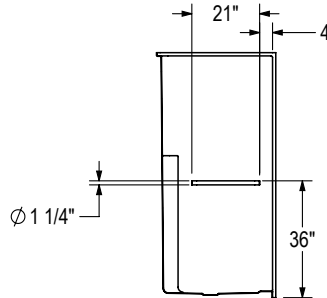

OPS-5634G - 141286

OPTIONS

OPTION 20043

Right wall shown
Left wall symmetrical

OPTION 20203 HORIZONTAL

Right wall shown
Left wall symmetrical

OPTION 20203 VERTICAL

Right wall shown
Left wall symmetrical

OPTION 20204 HORIZONTAL

Back wall shown

OPTION 20204 VERTICAL

Right wall shown
Left wall symmetrical

OPTION 20216 HORIZONTAL

Back wall shown

OPTION 20217

Right configuration shown
Left configuration symmetrical

OPTION 20219

Right configuration shown
Left configuration symmetrical

OPTION 20221

Right wall shown
Left wall symmetrical

OPTION 20236

Right wall shown
Left wall symmetrical

OPTION 20240 & 20059

All dimensions are approximate.
Structure measurements must be verified against the unit to ensure proper fit.