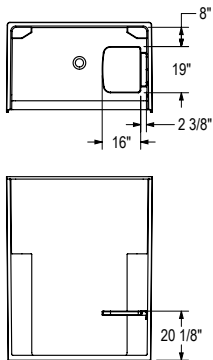

OPS-5634G - 141286

OPTIONS

OPTION 20043

Right wall shown
Left wall symmetrical

OPTION 20203 HORIZONTAL

Right wall shown
Left wall symmetrical

OPTION 20203 VERTICAL

Right wall shown
Left wall symmetrical

OPTION 20204 HORIZONTAL

Back wall shown

OPTION 20204 VERTICAL

Right wall shown
Left wall symmetrical

OPTION 20216 HORIZONTAL

Back wall shown

OPTION 20217

Right configuration shown
Left configuration symmetrical

OPTION 20219

Right configuration shown
Left configuration symmetrical

OPTION 20221

Right wall shown
Left wall symmetrical

OPTION 20236

Right wall shown
Left wall symmetrical

OPTION 20240 & 20059

All dimensions are approximate.
Structure measurements must be verified against the unit to ensure proper fit.