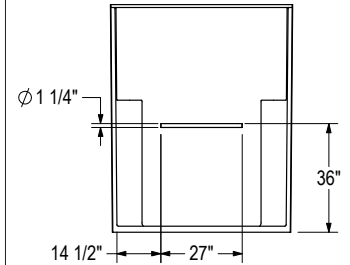

OPS-5634G - 141286

OPTIONS

OPTION 20043

Right wall shown
Left wall symmetrical

OPTION 20203 HORIZONTAL

Right wall shown
Left wall symmetrical

OPTION 20203 VERTICAL

Right wall shown
Left wall symmetrical

OPTION 20204 HORIZONTAL

Back wall shown

OPTION 20204 VERTICAL

Right wall shown
Left wall symmetrical

OPTION 20216 HORIZONTAL

Back wall shown

OPTION 20217

Right configuration shown
Left configuration symmetrical

OPTION 20219

Right configuration shown
Left configuration symmetrical

OPTION 20221

Right wall shown
Left wall symmetrical

OPTION 20236

Right wall shown
Left wall symmetrical

OPTION 20240 & 20059

All dimensions are approximate.
Structure measurements must be verified against the unit to ensure proper fit.