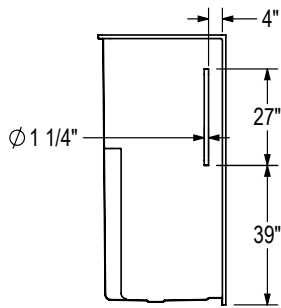

OPS-5634G - 141286

OPTIONS

OPTION 20043

Right wall shown
Left wall symmetrical

OPTION 20203 HORIZONTAL

Right wall shown
Left wall symmetrical

OPTION 20203 VERTICAL

Right wall shown
Left wall symmetrical

OPTION 20204 HORIZONTAL

Back wall shown

OPTION 20204 VERTICAL

Right wall shown
Left wall symmetrical

OPTION 20216 HORIZONTAL

Back wall shown

OPTION 20217

Right configuration shown
Left configuration symmetrical

OPTION 20219

Right configuration shown
Left configuration symmetrical

OPTION 20221

Right wall shown
Left wall symmetrical

OPTION 20236

Right wall shown
Left wall symmetrical

OPTION 20240 & 20059

All dimensions are approximate.
Structure measurements must be verified against the unit to ensure proper fit.