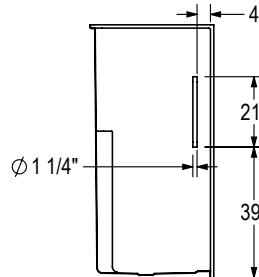

OPS-5634G - 141286

OPTIONS

OPTION 20043

Right wall shown
Left wall symmetrical

OPTION 20203 HORIZONTAL

Right wall shown
Left wall symmetrical

OPTION 20203 VERTICAL

Right wall shown
Left wall symmetrical

OPTION 20204 HORIZONTAL

Back wall shown

OPTION 20204 VERTICAL

Right wall shown
Left wall symmetrical

OPTION 20216 HORIZONTAL

Back wall shown

OPTION 20217

Right configuration shown
Left configuration symmetrical

OPTION 20219

Right configuration shown
Left configuration symmetrical

OPTION 20221

Right wall shown
Left wall symmetrical

OPTION 20236

Right wall shown
Left wall symmetrical

OPTION 20240 & 20059

All dimensions are approximate.
Structure measurements must be verified against the unit to ensure proper fit.