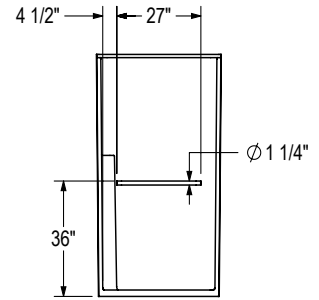

OPS-3636G - 141284

OPTIONS

**OPTION 10225 & 20059
LEFT SHELF MODEL**

Left shelf model shown
Right shelf model symmetrical

OPTION 20043

Left shelf model shown
Right shelf model symmetrical

**OPTION 20203
LEFT WALL VERTICAL**

Left shelf model shown
Right shelf model symmetrical

**OPTION 20203
RIGHT WALL VERTICAL**

Left shelf model shown
Right shelf model symmetrical

**OPTION 20204
BACK WALL**

Left shelf model shown
Right shelf model symmetrical

**OPTION 20204
LEFT WALL HORIZONTAL**

Left shelf model shown
Right shelf model symmetrical

**OPTION 20204
RIGHT WALL HORIZONTAL**

Left shelf model shown
Right shelf model symmetrical

**OPTION 20204
LEFT WALL VERTICAL**

All dimensions are approximate.
Structure measurements must be verified against the unit to ensure proper fit.