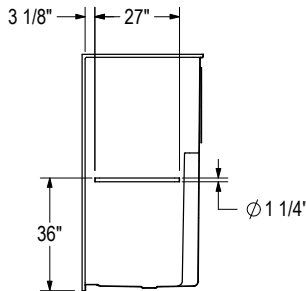

OPS-3636G - 141284

OPTIONS

**OPTION 10225 & 20059
LEFT SHELF MODEL**

Left shelf model shown
Right shelf model symmetrical

OPTION 20043

Left shelf model shown
Right shelf model symmetrical

**OPTION 20203
LEFT WALL VERTICAL**

Left shelf model shown
Right shelf model symmetrical

**OPTION 20203
RIGHT WALL VERTICAL**

Left shelf model shown
Right shelf model symmetrical

**OPTION 20204
BACK WALL**

Left shelf model shown
Right shelf model symmetrical

**OPTION 20204
LEFT WALL HORIZONTAL**

Left shelf model shown
Right shelf model symmetrical

**OPTION 20204
RIGHT WALL HORIZONTAL**

Left shelf model shown
Right shelf model symmetrical

**OPTION 20204
LEFT WALL VERTICAL**

All dimensions are approximate.
Structure measurements must be verified against the unit to ensure proper fit.