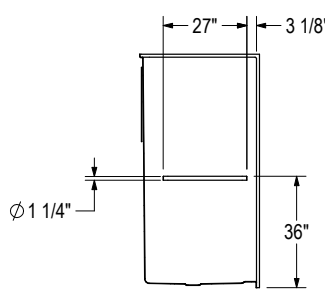

OPS-3636G - 141284

OPTIONS

**OPTION 10225 & 20059
LEFT SHELF MODEL**

Left shelf model shown
Right shelf model symmetrical

OPTION 20043

Left shelf model shown
Right shelf model symmetrical

**OPTION 20203
LEFT WALL VERTICAL**

Left shelf model shown
Right shelf model symmetrical

**OPTION 20203
RIGHT WALL VERTICAL**

Left shelf model shown
Right shelf model symmetrical

**OPTION 20204
BACK WALL**

Left shelf model shown
Right shelf model symmetrical

**OPTION 20204
LEFT WALL HORIZONTAL**

Left shelf model shown
Right shelf model symmetrical

**OPTION 20204
RIGHT WALL HORIZONTAL**

Left shelf model shown
Right shelf model symmetrical

**OPTION 20204
LEFT WALL VERTICAL**

All dimensions are approximate.
Structure measurements must be verified against the unit to ensure proper fit.