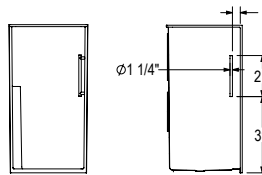

OPS-3636G - 141284

OPTIONS

**OPTION 10225 & 20059
LEFT SHELF MODEL**

Left shelf model shown
Right shelf model symmetrical

OPTION 20043

Left shelf model shown
Right shelf model symmetrical

**OPTION 20203
LEFT WALL VERTICAL**

Left shelf model shown
Right shelf model symmetrical

**OPTION 20203
RIGHT WALL VERTICAL**

Left shelf model shown
Right shelf model symmetrical

**OPTION 20204
BACK WALL**

Left shelf model shown
Right shelf model symmetrical

**OPTION 20204
LEFT WALL HORIZONTAL**

Left shelf model shown
Right shelf model symmetrical

**OPTION 20204
RIGHT WALL HORIZONTAL**

Left shelf model shown
Right shelf model symmetrical

**OPTION 20204
LEFT WALL VERTICAL**

All dimensions are approximate.
Structure measurements must be verified against the unit to ensure proper fit.