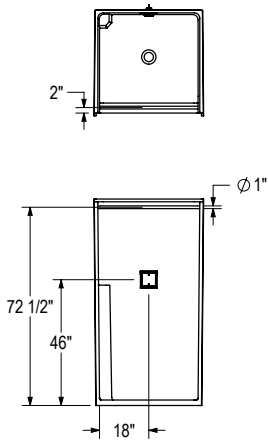

OPS-3636G - 141284

OPTIONS

**OPTION 10225 & 20059
LEFT SHELF MODEL**

Left shelf model shown
Right shelf model symmetrical

OPTION 20043

Left shelf model shown
Right shelf model symmetrical

**OPTION 20203
LEFT WALL VERTICAL**

Left shelf model shown
Right shelf model symmetrical

**OPTION 20203
RIGHT WALL VERTICAL**

Left shelf model shown
Right shelf model symmetrical

**OPTION 20204
BACK WALL**

Left shelf model shown
Right shelf model symmetrical

**OPTION 20204
LEFT WALL HORIZONTAL**

Left shelf model shown
Right shelf model symmetrical

**OPTION 20204
RIGHT WALL HORIZONTAL**

Left shelf model shown
Right shelf model symmetrical

**OPTION 20204
LEFT WALL VERTICAL**

All dimensions are approximate.
Structure measurements must be verified against the unit to ensure proper fit.