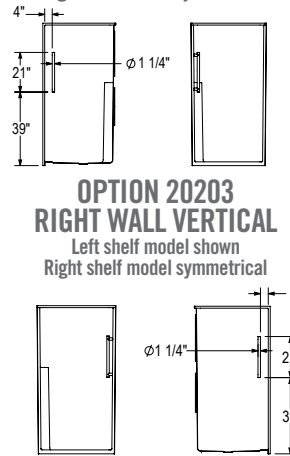

OPS-3636G - 141284

OPTIONS

**OPTION 10225 & 20059
LEFT SHELF MODEL**

Left shelf model shown
Right shelf model symmetrical

OPTION 20043

Left shelf model shown
Right shelf model symmetrical

**OPTION 20203
LEFT WALL VERTICAL**

Left shelf model shown
Right shelf model symmetrical

**OPTION 20203
RIGHT WALL VERTICAL**

Left shelf model shown
Right shelf model symmetrical

**OPTION 20204
BACK WALL**

Left shelf model shown
Right shelf model symmetrical