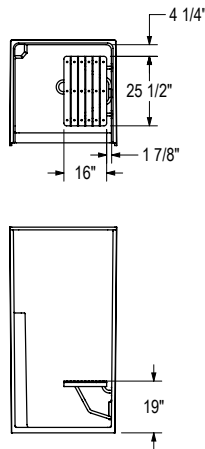

OPS-3636G - 141284

OPTIONS

**OPTION 10225 & 20059
LEFT SHELF MODEL**

Left shelf model shown
Right shelf model symmetrical

OPTION 20043

Left shelf model shown
Right shelf model symmetrical

**OPTION 20203
LEFT WALL VERTICAL**

Left shelf model shown
Right shelf model symmetrical

**OPTION 20203
RIGHT WALL VERTICAL**

Left shelf model shown
Right shelf model symmetrical

**OPTION 20204
BACK WALL**

Left shelf model shown
Right shelf model symmetrical

**OPTION 20204
LEFT WALL HORIZONTAL**

Left shelf model shown
Right shelf model symmetrical

**OPTION 20204
RIGHT WALL HORIZONTAL**

Left shelf model shown
Right shelf model symmetrical

**OPTION 20204
LEFT WALL VERTICAL**

All dimensions are approximate.
Structure measurements must be verified against the unit to ensure proper fit.