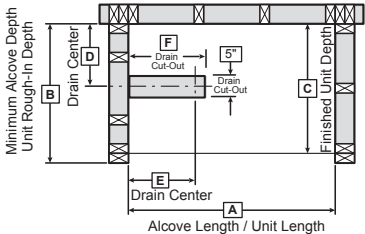

NOTE: Left End Drain Installation Illustrated

Model	A	B	C	D	E	F
141078	60"	32"	30 1/2"	13 1/2"	8"	11"