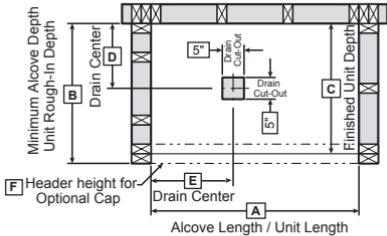

NOTE: Left End Drain Installation Illustrated

Model	A	B	C	D	E
141077	54"	30 1/2"	29"	13 1/4"	8 1/2"