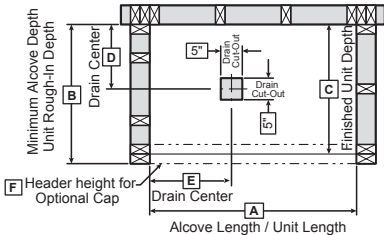

NOTE: Left End Drain Installation Illustrated

Model	A	B	C	D	E
142038	60"	31"	30"	14 1/8"	30"