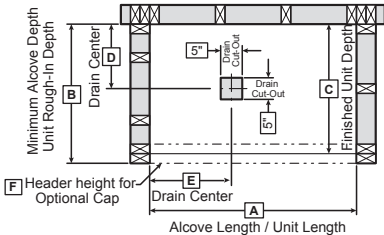

NOTE: Left End Drain Installation Illustrated

Model	A	B	C	D	E
142026	36"	37"	36"	17 1/4"	18"