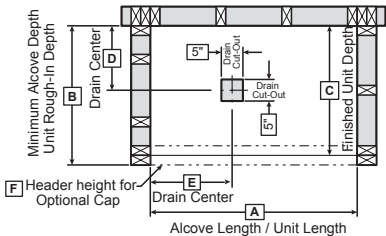

NOTE: Left End Drain Installation Illustrated

Model	A	B	C	D	E
141071	48"	35 1/2"	34"	16 1/4"	24"