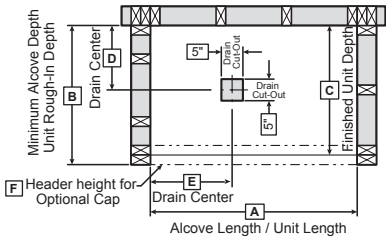

NOTE: Left End Drain Installation Illustrated

Model	A	B	C	D	E
141069	42"	35 1/2"	34"	16 1/4"	21"