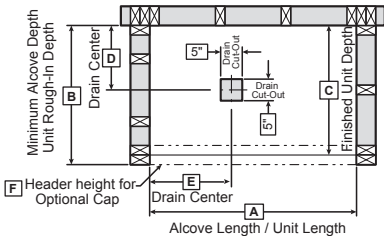

NOTE: Left End Drain Installation Illustrated

Model	A	B	C	D	E
141073	60"	33 1/2"	32"	15 1/4"	30"