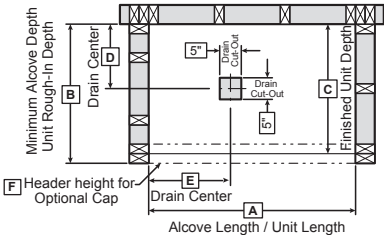

NOTE: Left End Drain Installation Illustrated

Model	A	B	C	D	E
141035	48"	36"	35"	17 1/4"	24"