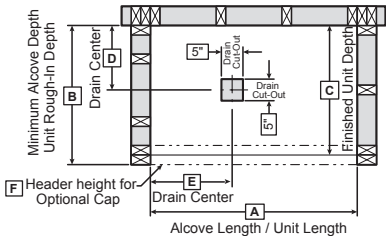

NOTE: Left End Drain Installation Illustrated

Model	A	B	C	D	E	F
141036	60"	37 1/2"	36"	18 1/2"	30"	88 3/4"