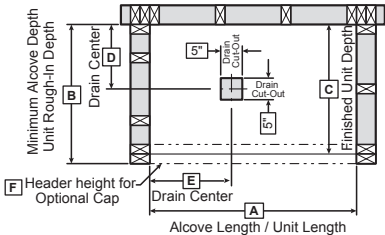

NOTE: Left End Drain Installation Illustrated

Model	A	B	C	D	E	F
141033	48 1/4"	37 1/2"	36"	18 1/2"	24 1/8"	88 3/4"