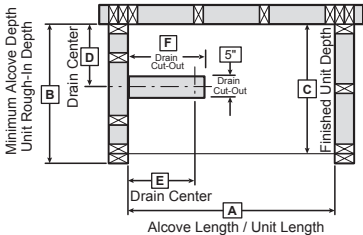

NOTE: Left End Drain Installation Illustrated

Model	A	B	C	D	E	F
141092	72"	37 1/2"	36"	18"	8 3/8"	11 3/8"