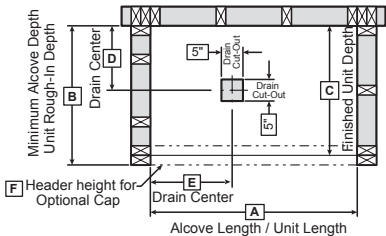

NOTE: Left End Drain Installation Illustrated

Model	A	B	C	D	E
142000	54"	30"	29"	13 7/8"	8 1/8"