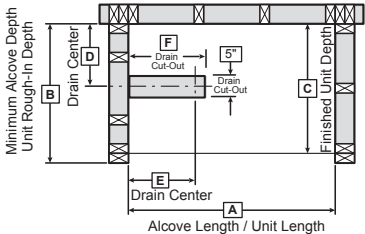

NOTE: Left End Drain Installation Illustrated

Model	A	B	C	D	E	F
141185	60"	33"	31 1/2"	15 1/2"	9 1/2"	12"